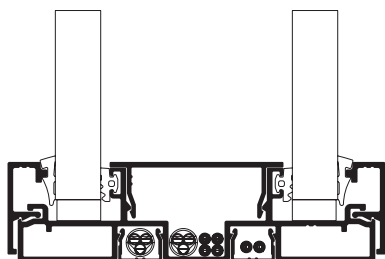

Corte A-A'
Section A-A'

Corte B-B'
Section B-B'

MONTAGENS E TIPOLOGIAS ASSEMBLIES AND TYPOLOGIES

DIVISÓRIAS COMPOSTA COMPOUND PARTITION

[escala scale 1:2]

ref: **n31 680**

ref: **n31 684**

ref: **n31 686**

PERFIS PROFILES

ref: **n31 681**

ref: **n31 683**

ref: **n31 685**

ref: **n25 585**

LED
LED

ESTORE DE ROLO OU LÂMINAS
BLACKOUT

CABOS
CABLES