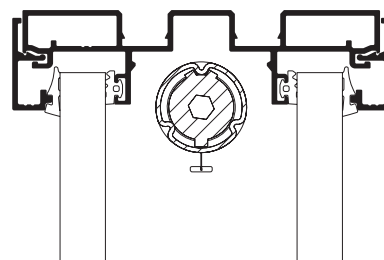

Corte A-A'
Section A-A'

Corte B-B'
Section B-B'

MONTAGENS E TIPOLOGIAS ASSEMBLIES AND TYPOLOGIES

DIVISÓRIAS COMPOSTA COMPOUND PARTITION

[escala scale 1:2]

ref: **n31 680**

ref: **n31 684**

ref: **n31 686**

PERFIS PROFILES

ref: **n31 681**

ref: **n31 683**

ref: **n31 685**

ref: **n25 585**

LED
LED

ESTORE DE ROLO OU LÂMINAS
BLACKOUT

CABOS
CABLES