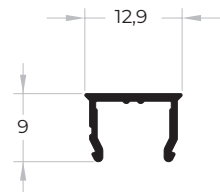

Corte A-A'
Section A-A'

Corte B-B'
Section B-B'

MONTAGENS E TIPOLOGIAS ASSEMBLIES AND TYPOLOGIES

DIVISÓRIAS COMPOSTA COMPOUND PARTITION

[escala scale 1:2]

ref: **n31 680**

ref: **n31 684**

ref: **n31 686**

PERFIS PROFILES

ref: **n31 681**

ref: **n31 683**

ref: **n31 685**

ref: **n25 585**

LED
LED

ESTORE DE ROLO OU LÂMINAS
BLACKOUT

CABOS
CABLES